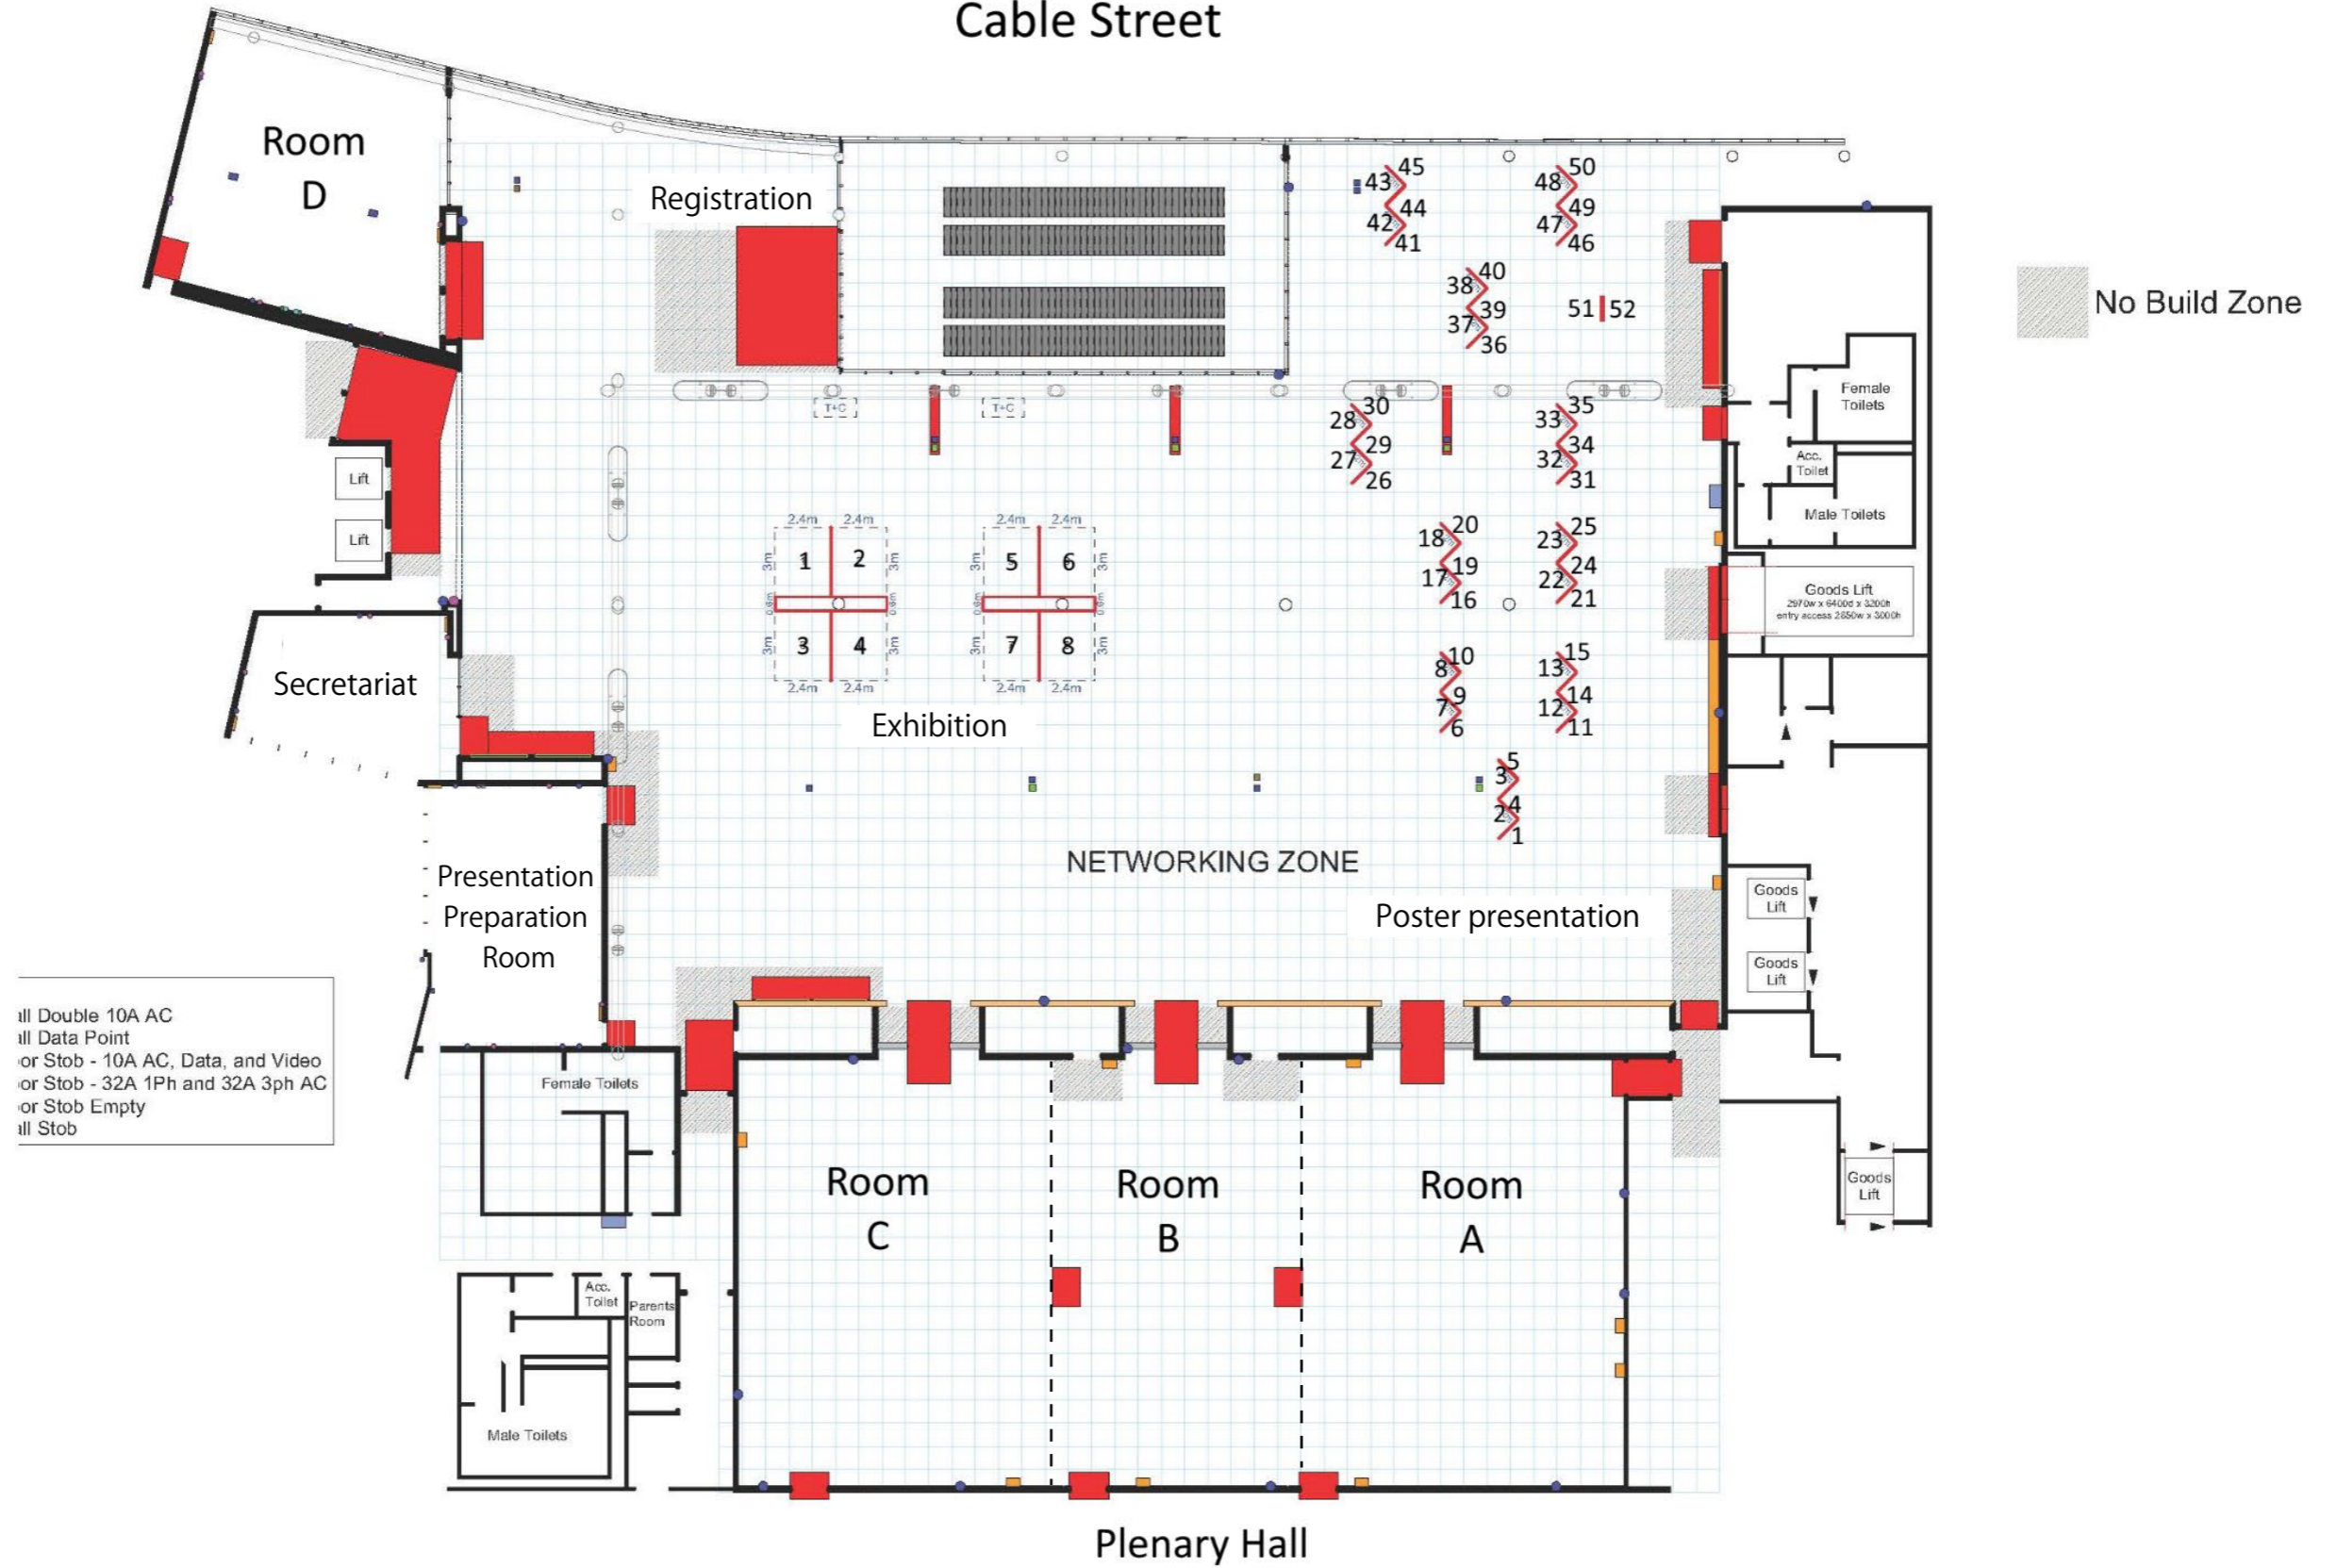

Cable Street

ill Double 10A AC
 ill Data Point
 or Stob - 10A AC, Data, and Video
 or Stob - 32A 1Ph and 32A 3ph AC
 or Stob Empty
 ill Stob

LEVEL 1